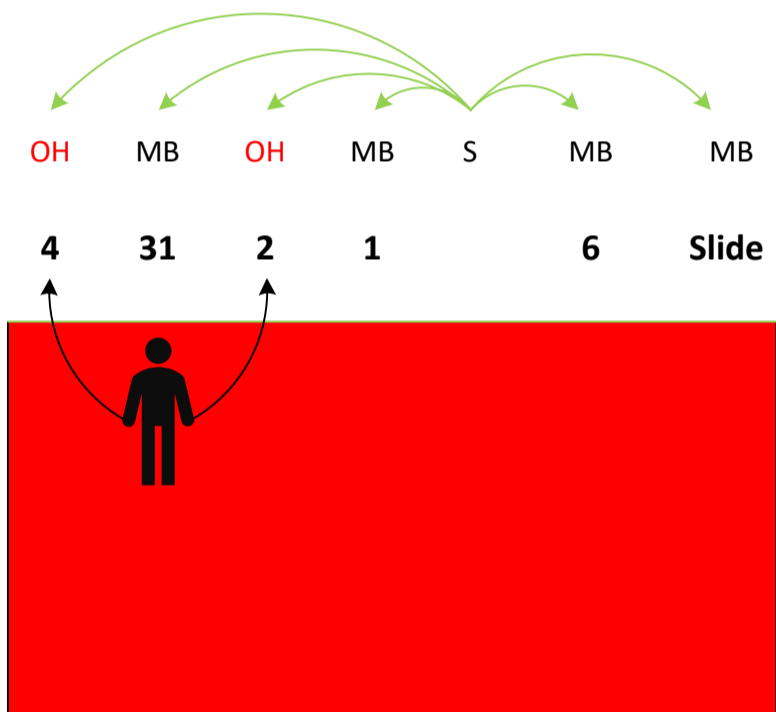

FLY OFFENSE

OH "Fly" 3 hitter (OH into middle on 2nd tempo)

OH "Fly" 2 hitter (OH into middle on 2nd tempo)

RS "Fly" 3 hitter (RS Hitter to middle on 2nd tempo)