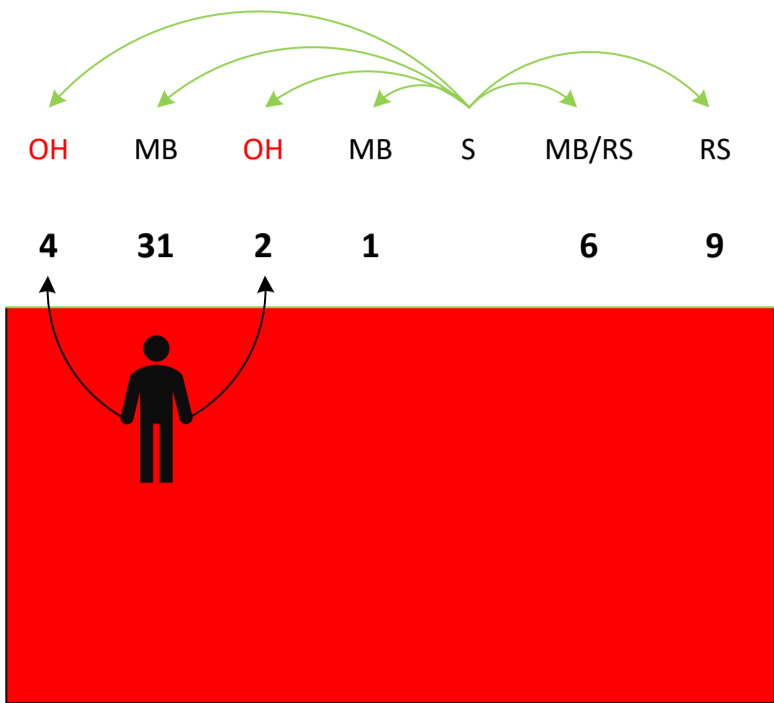

FLY OFFENSE

OH "Fly" 3 hitter (OH into middle on 2nd tempo)

OH "Fly" 2 hitter (OH into middle on 2nd tempo)

RS "Fly" 3 hitter (RS Hitter to middle on 2nd tempo)